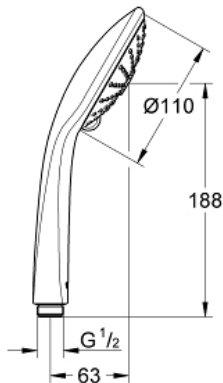

EUPHORIA 110 MASSAGE Hand Shower, 3 Sprays

MODEL # 27239001

Pure Freude
an Wasser

GROHE

Product Description:
EUPHORIA 110 MASSAGE
Hand Shower, 3 Sprays

Standard Specification:

- 4 5/8" Face
- 3 Adjustable sprays: Rain, Massage & SmartRain
- 2.5 gpm (9.5 l/min) flow limiter
- **GROHE DreamSpray** perfect spray pattern
- **GROHE SprayDimmer** (flow rate reduction)
- **GROHE StarLight** chrome finish
- Spray plate white
- **SpeedClean** anti-lime system
- Inner WaterGuide for a longer life
- Universal mounting system (fits all standard shower hoses)
- Min. recommended pressure: 15 psi (1.0 bar)

Applicable Codes & Standards:

- Energy Policy Act of 1992
- ASME A112.18.1/CSA B125.1

Color:

- 27239001 StarLight Chrome